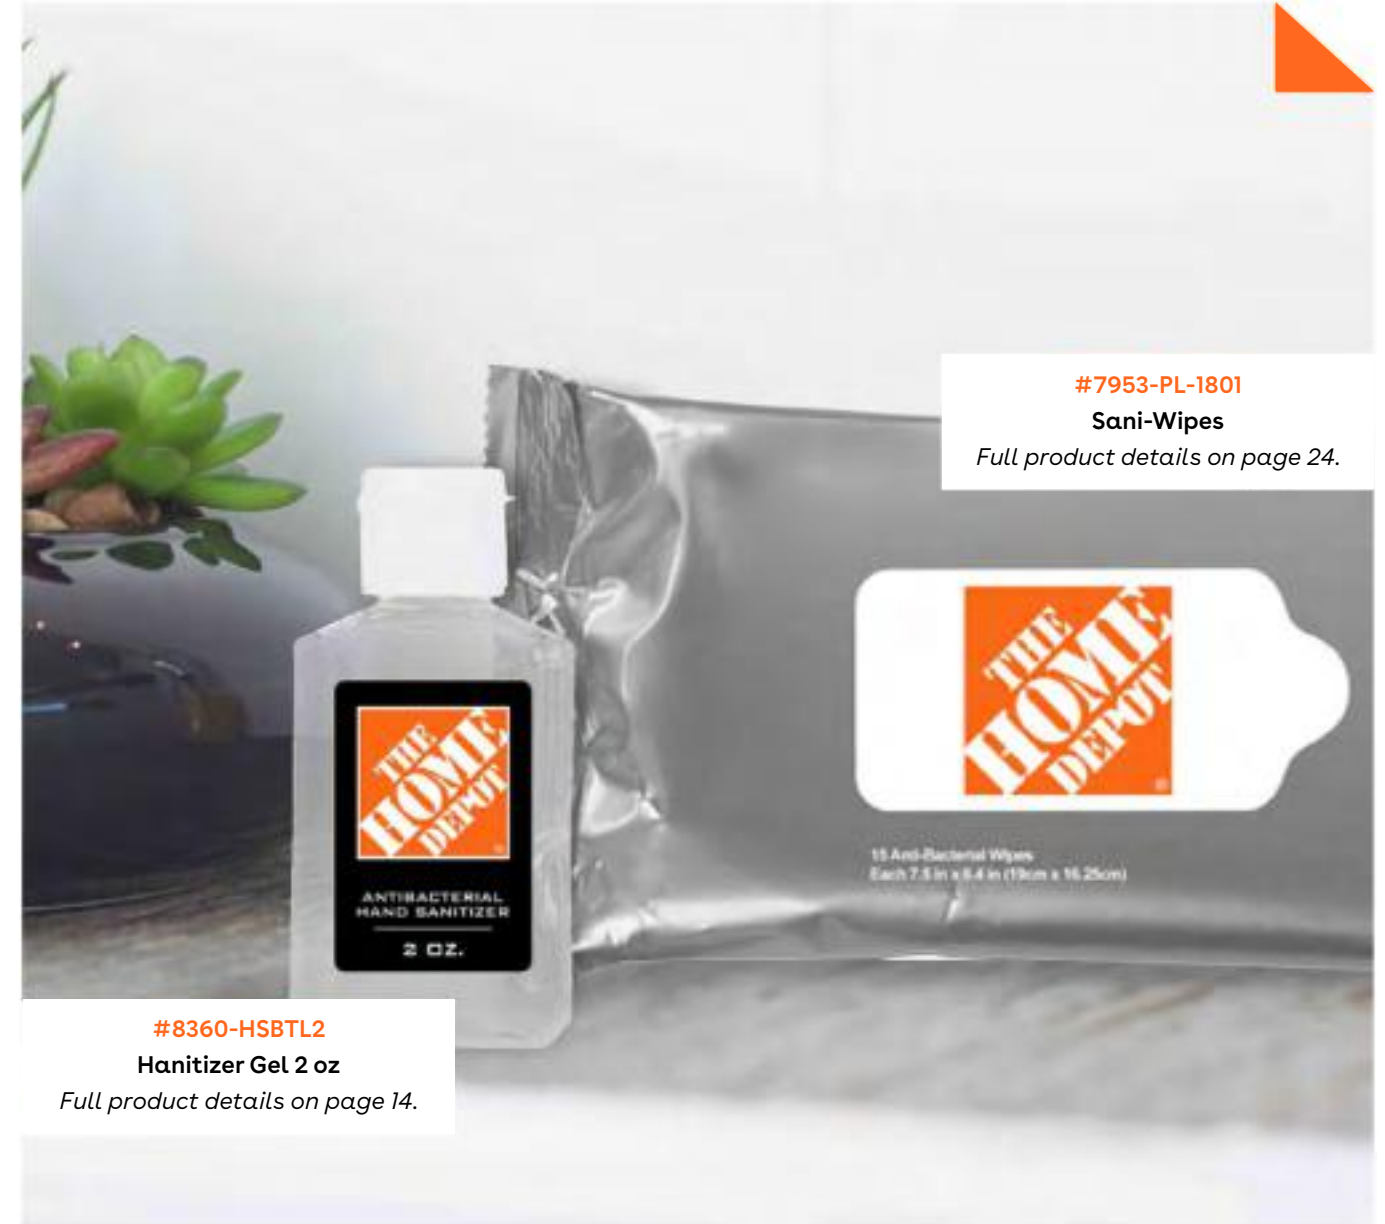

#7953-PL-1801

Sani-Wipes

Full product details on page 24.

#8360-HSBTL2